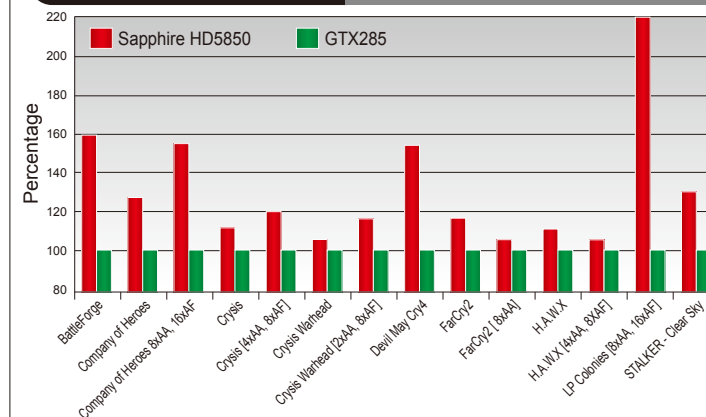

HD 5850 Performance